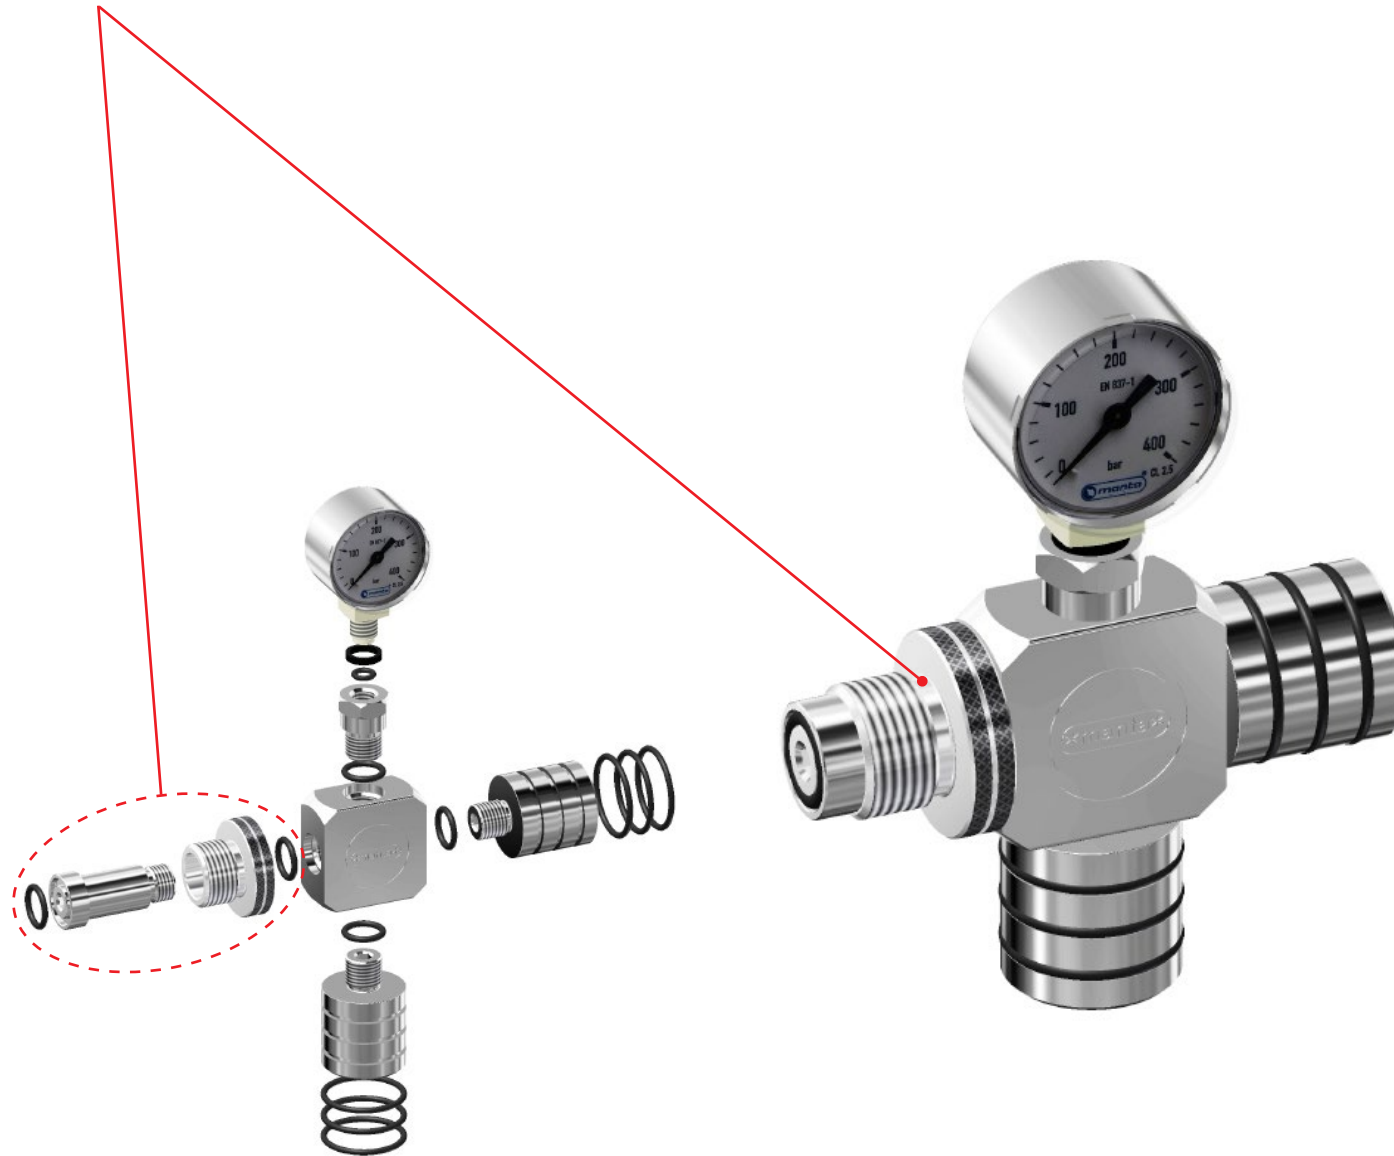

## KM - 1000 Male Coupling

Air Line Splinter

Air Line Splinter  
W/ Pressure Gauge

Pressure Reducer

Pressure Reducer  
W/ Adjuster Cover